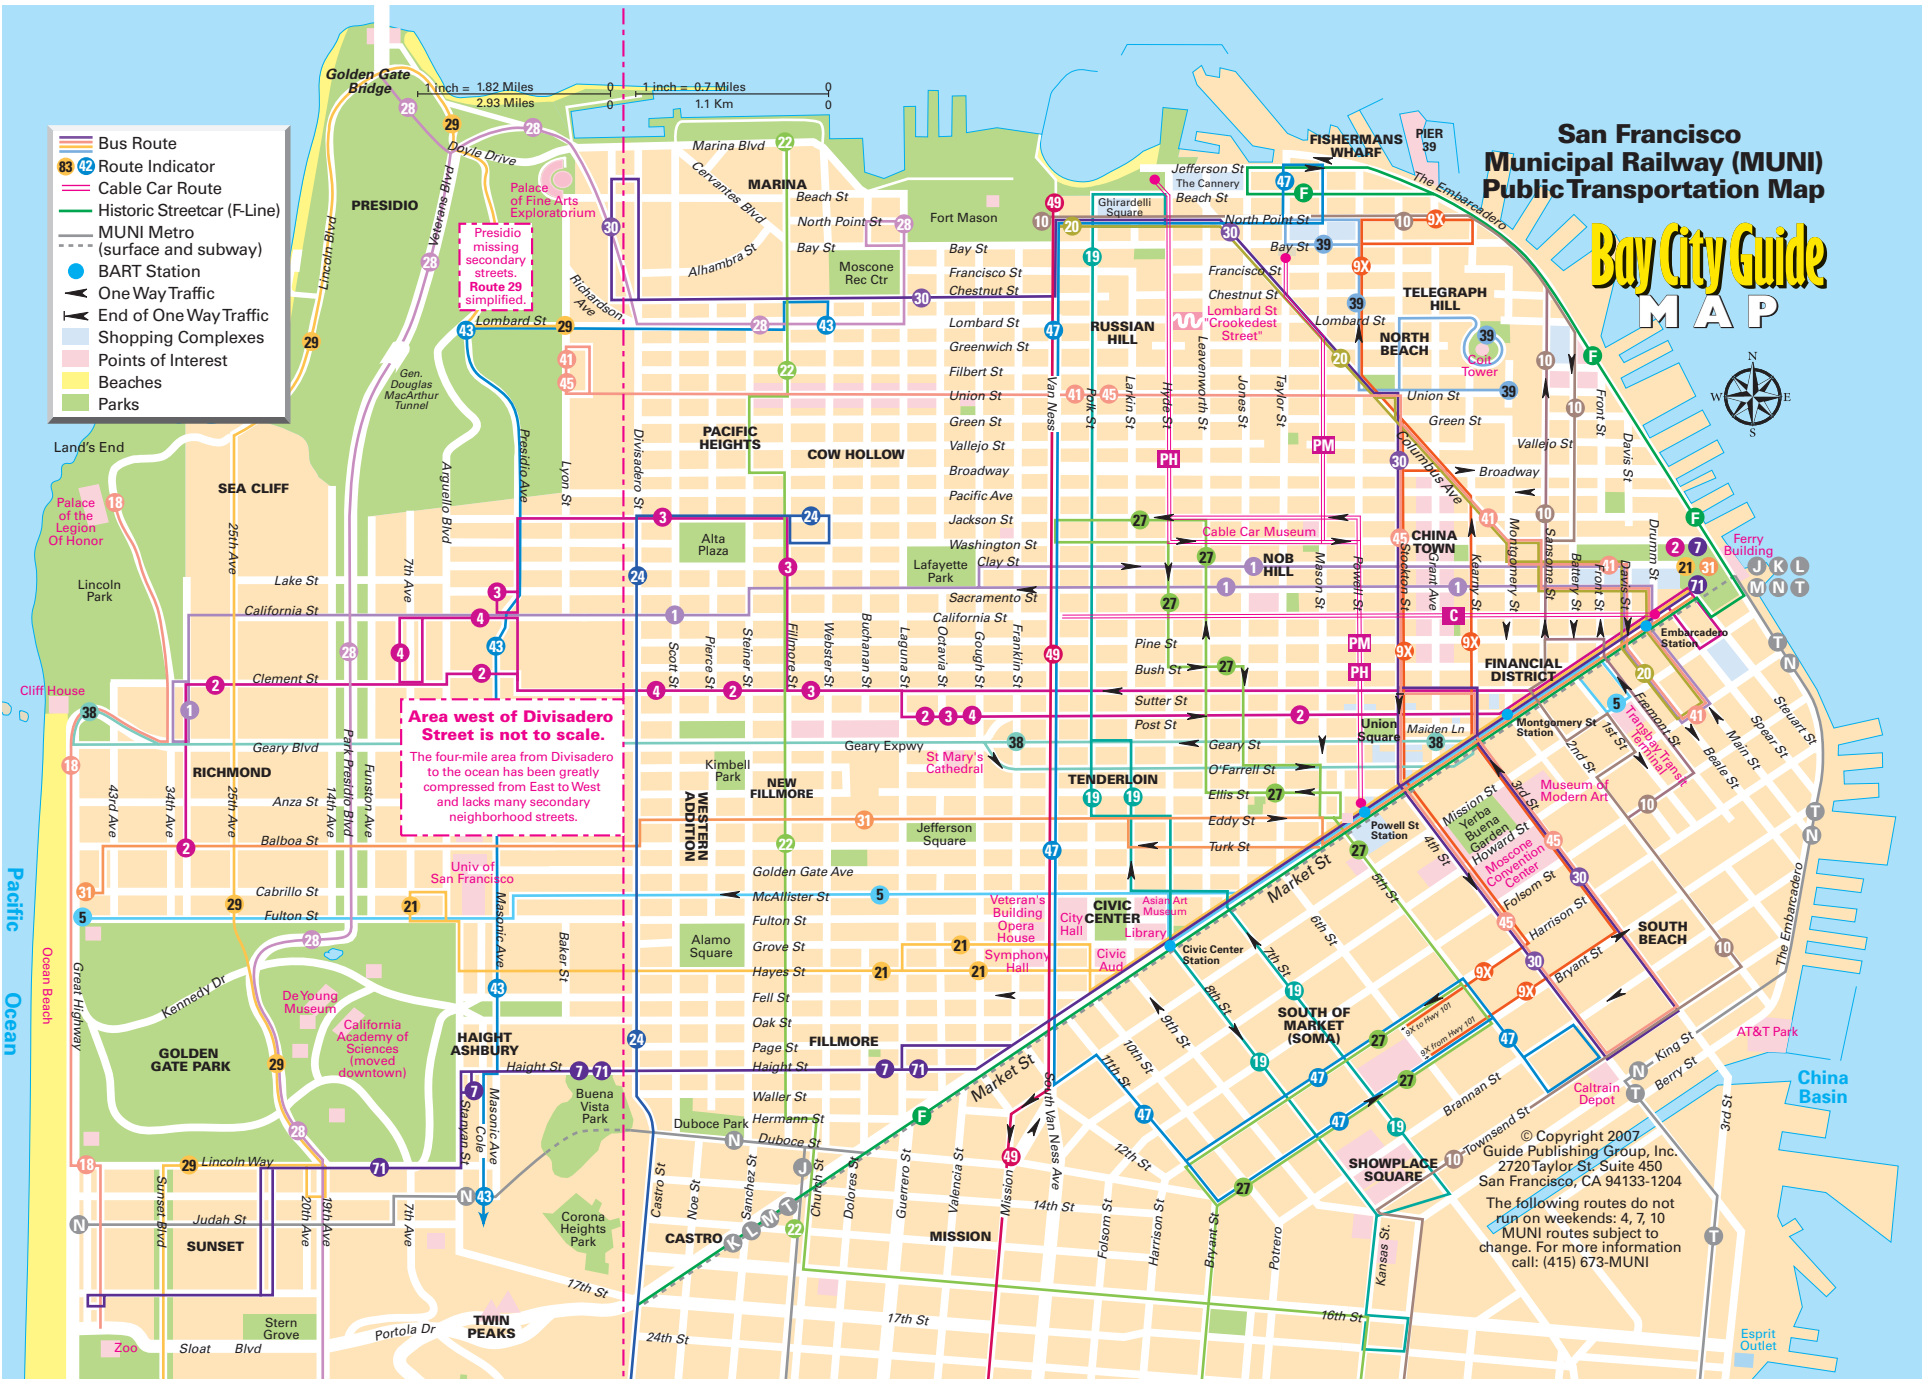

San Francisco Municipal Railway (MUNI) Public Transportation Map

Bay City Guide MAP

- Bus Route
- 38 42 Route Indicator
- Cable Car Route
- Historic Streetcar (F-Line)
- MUNI Metro (surface and subway)
- BART Station
- One Way Traffic
- End of One Way Traffic
- Shopping Complexes
- Points of Interest
- Beaches
- Parks

Area west of Divisadero Street is not to scale.
 The four-mile area from Divisadero to the ocean has been greatly compressed from East to West and lacks many secondary neighborhood streets.

© Copyright 2007
 Guide Publishing Group, Inc.
 2720 Taylor St. Suite 450
 San Francisco, CA 94133-1204
 The following routes do not run on weekends: 4, 7, 10
 MUNI routes subject to change. For more information call: (415) 673-MUNI