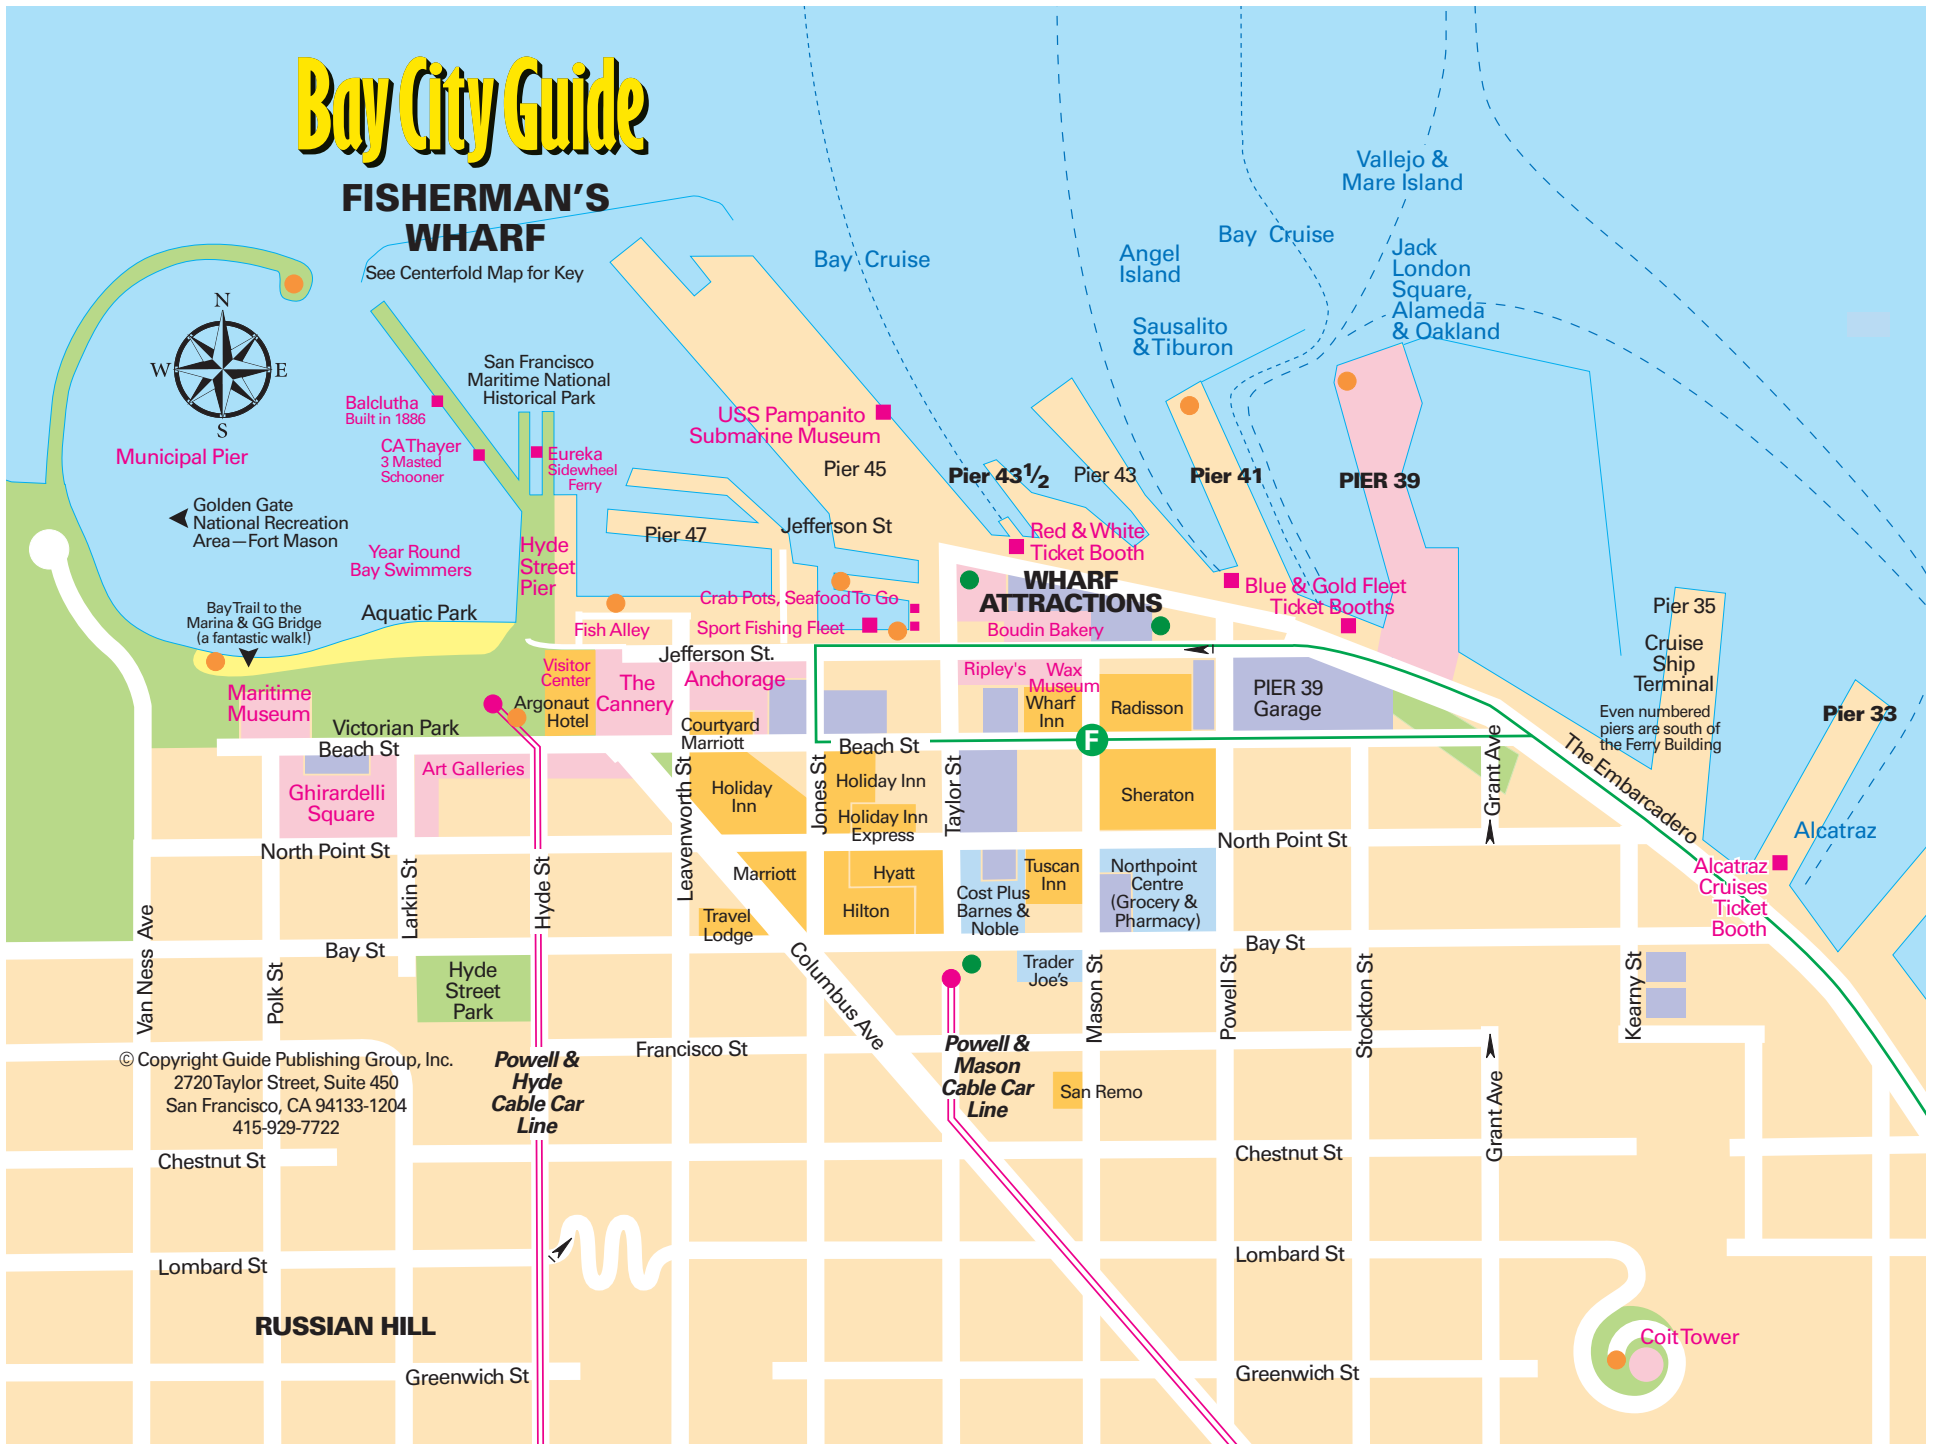

Bay City Guide

FISHERMAN'S WHARF

See Centerfold Map for Key

© Copyright Guide Publishing Group, Inc.
2720 Taylor Street, Suite 450
San Francisco, CA 94133-1204
415-929-7722

RUSSIAN HILL

Coit Tower